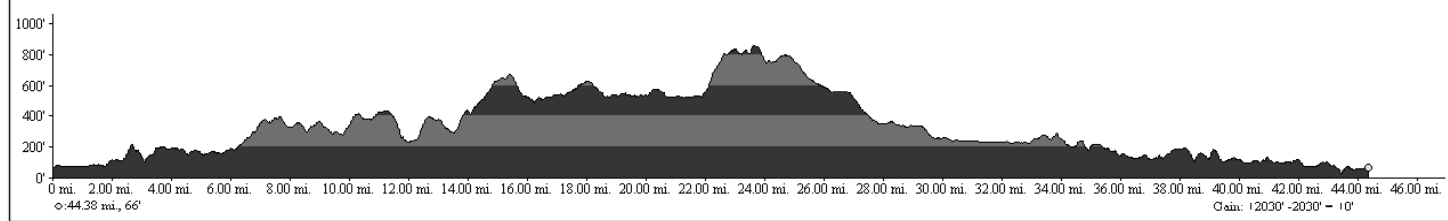

The Bow Lake Loop

44 miles • 2030' elev gain

Start: UNH Whittamore Center, Durham, NH

The Bow Lake Loop
 Distance: 44.38 miles
 Elev Change: 2030 feet
 Start/End: Durham, NH
 Whittamore Center, UNH

www.oscarpurwin.com