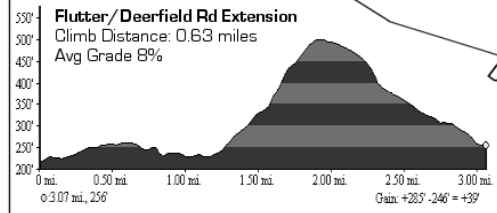

The Bow Lake Loop

44 miles • 2030' elev gain

Start: UNH Whittamore Center, Durham, NH

The Bow Lake Loop
 Distance: 44.38 miles
 Elev Change: 2030 feet
 Start/End: Durham, NH
 Whittamore Center, UNH

www.oscarpurwin.com