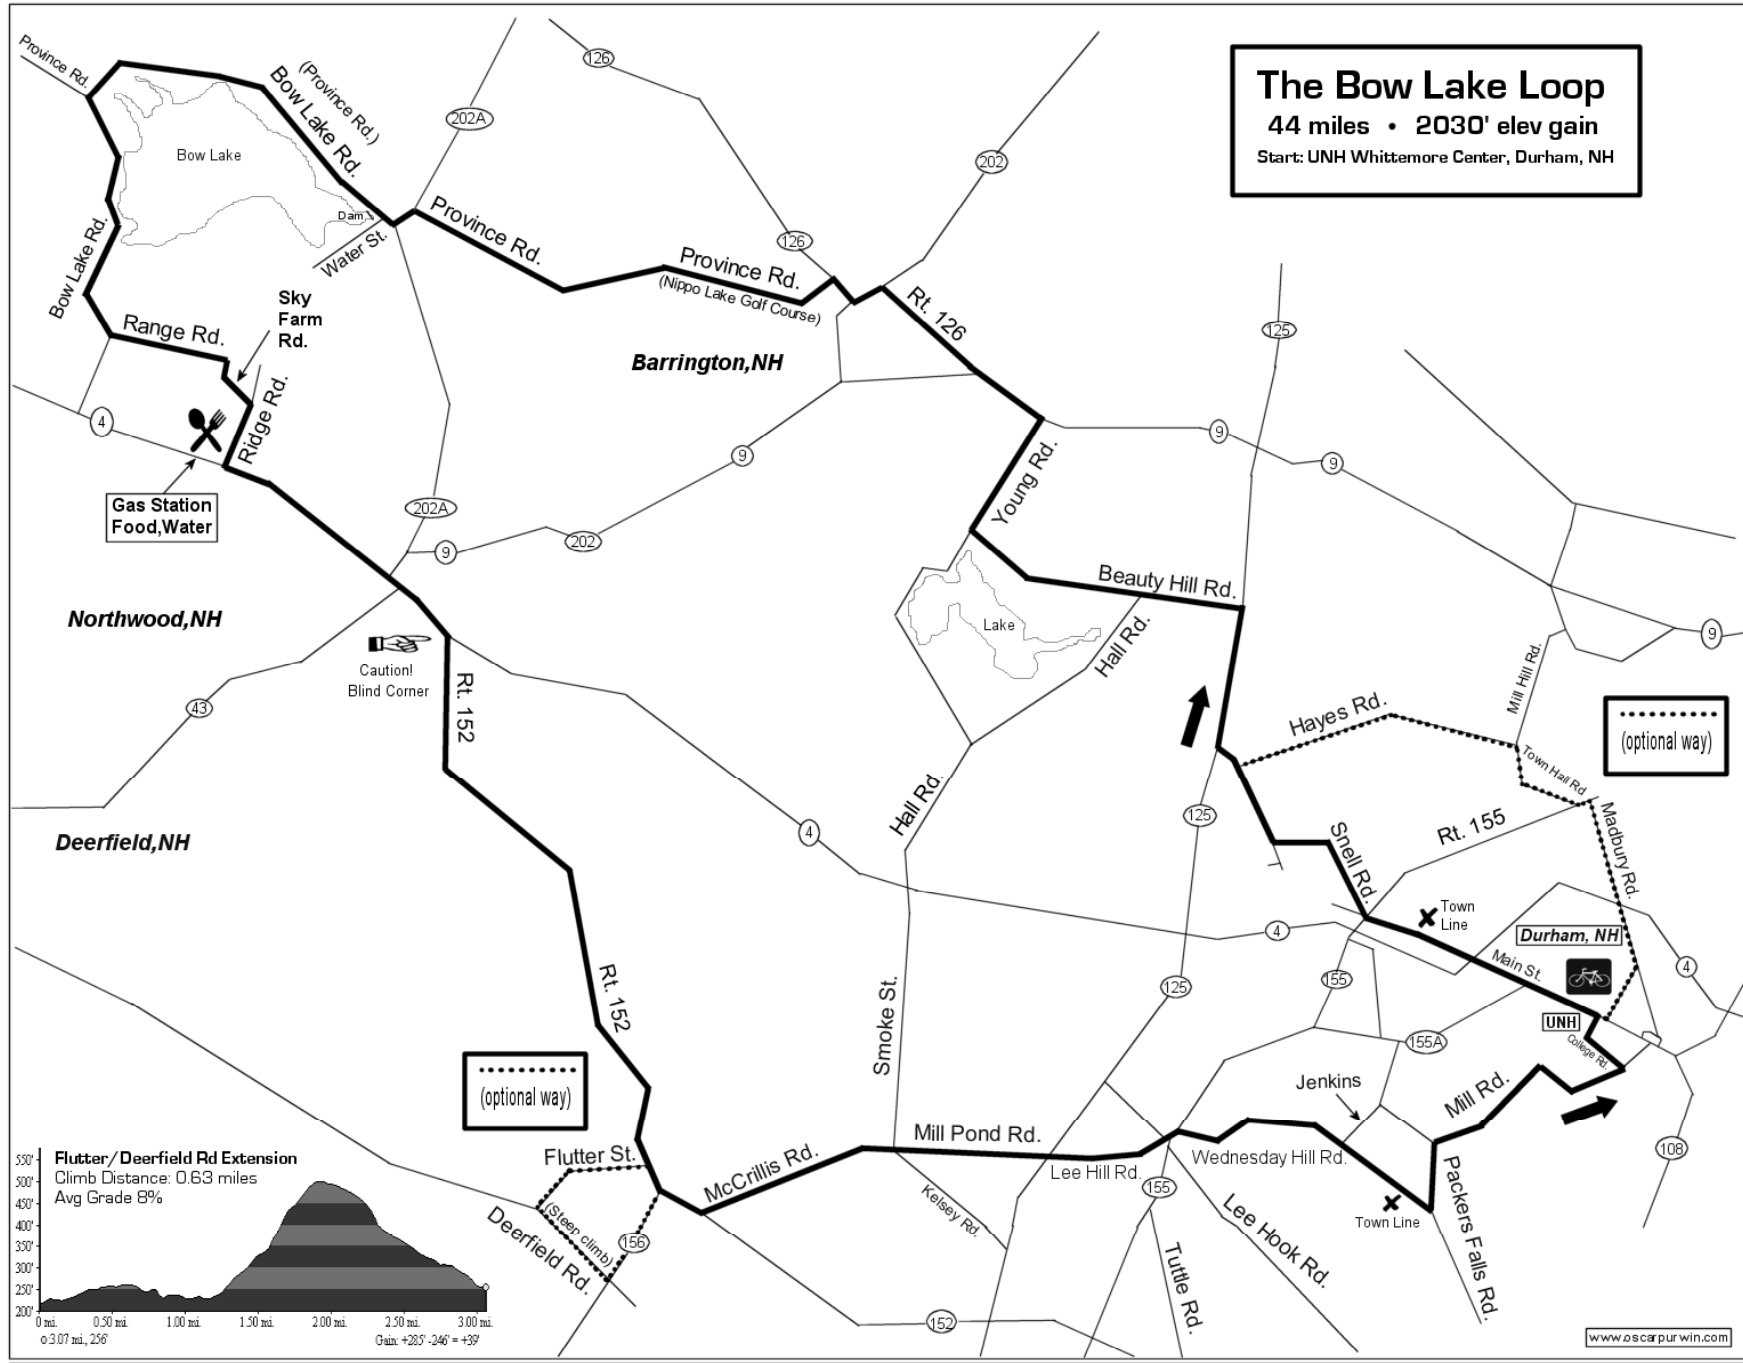

The Bow Lake Loop

44 miles • 2030' elev gain

Start: UNH Whittamore Center, Durham, NH

The Bow Lake Loop
 Distance: 44.38 miles
 Elev Change: 2030 feet
 Start/End: Durham, NH
 Whittamore Center, UNH

www.oscarpurwin.com