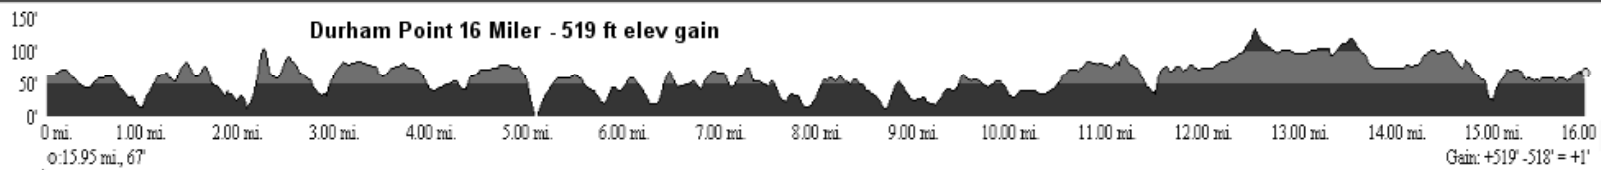

10/2002

www.oscarpurwin.com

Durham Point 16 Miler - 519 ft elev gain

Durham Point 20 Miler - 707 ft elev gain