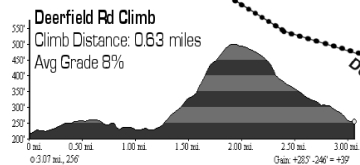

**Parker - Catamount Loop**  
 64 Miles - 3391 ft elev gain  
 70 Miles - 4000 ft elev gain  
 Start: UNH Whittmore Center, Durham, NH

70 Miles  
 Adds 600'  
 Total: 4000'

64 Miles  
 Total: 3391'

Parker - Catamount Loop  
 Distance: 64.6 miles  
 Elev Change: 3391 feet  
 (70 miles route - 4000 ft)  
 Start/End: Durham, NH  
 Whittmore Center, UNH