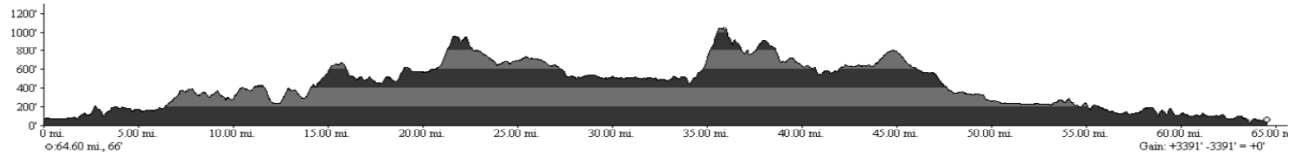

**Parker - Catamount Loop**  
 64 Miles - 3391 ft elev gain  
 70 Miles - 4000 ft elev gain  
 Start: UNH Whittmore Center, Durham, NH

70 Miles  
 Adds 600'  
 Total: 4000'

64 Miles  
 Total: 3391'

Parker - Catamount Loop  
 Distance: 64.6 miles  
 Elev Change: 3391 feet  
 (70 miles route - 4000 ft)  
 Start/End: Durham, NH  
 Whittmore Center, UNH