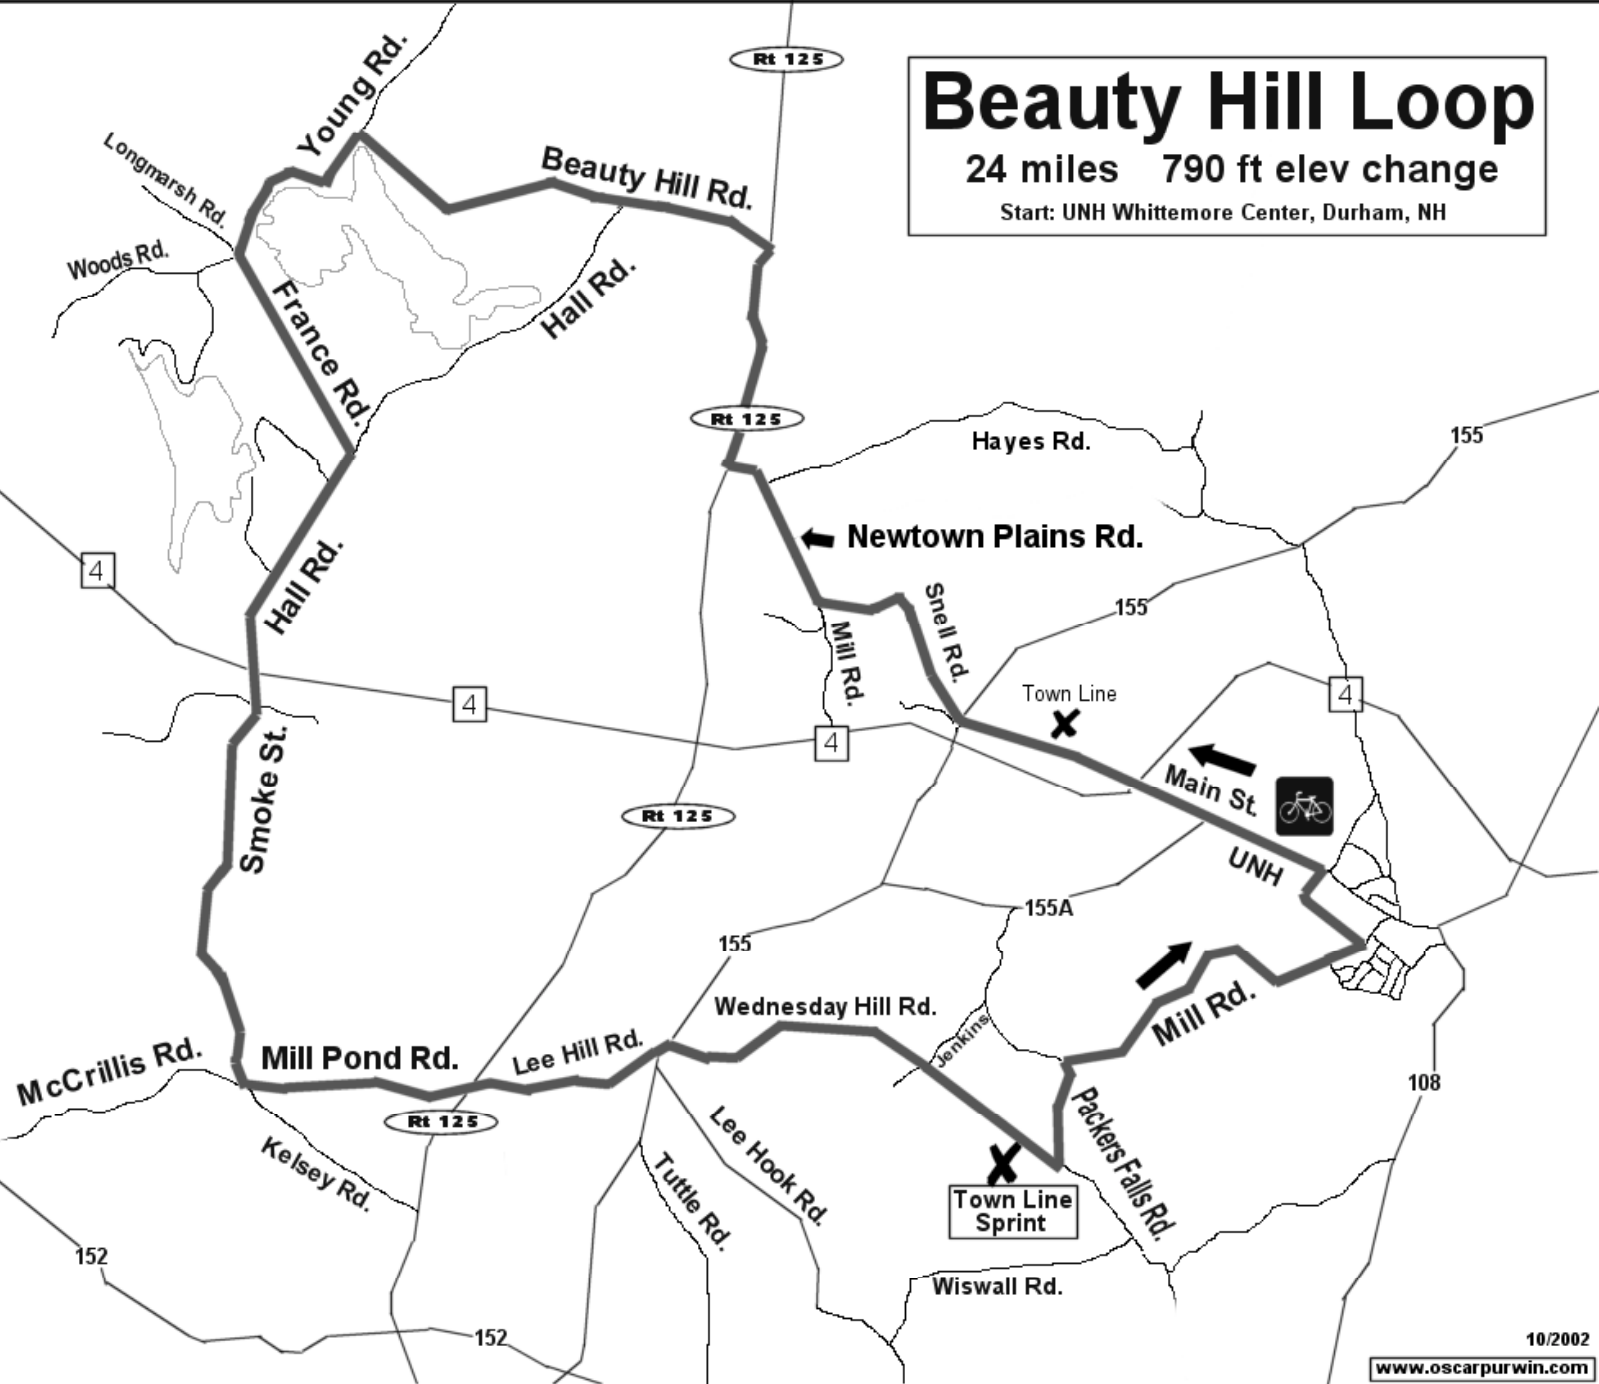

Beauty Hill Loop

24 miles 790 ft elev change
 Start: UNH Whittemore Center, Durham, NH

10/2002
www.oscarpurwin.com