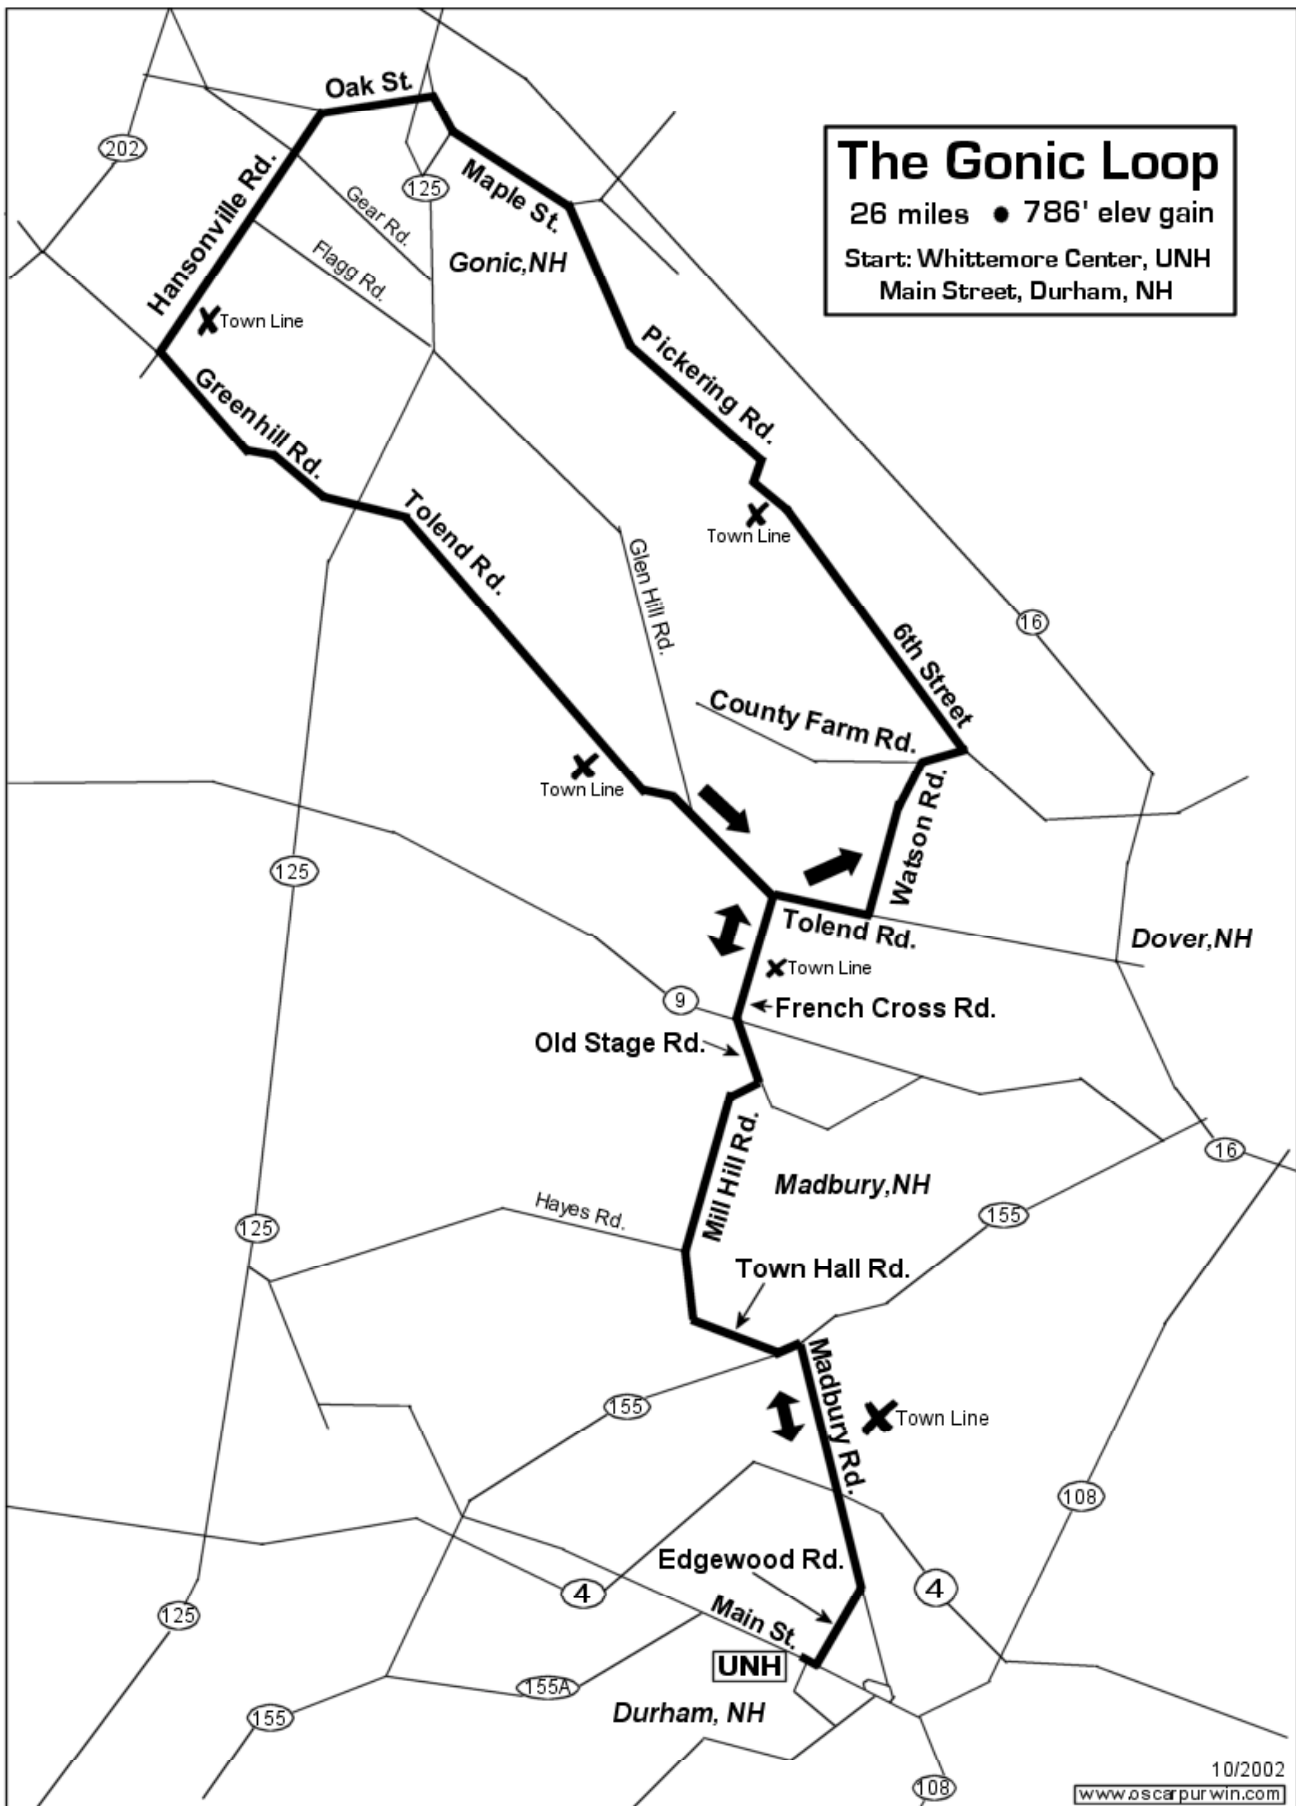

The Gonic Loop

26 miles • 786' elev gain

Start: Whittemore Center, UNH
Main Street, Durham, NH

10/2002

www.oscarpurwin.com